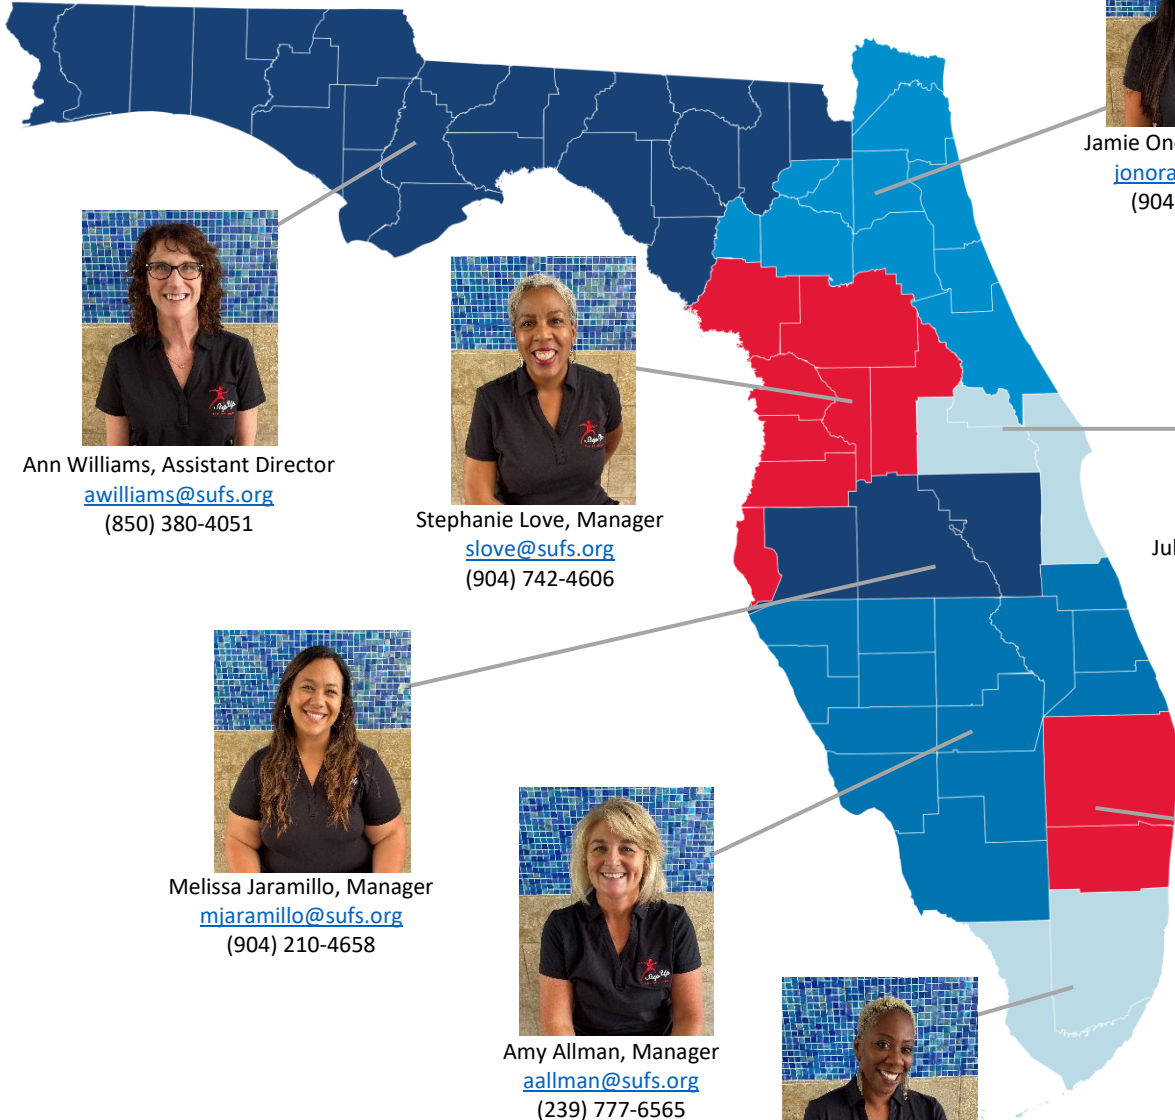

STUDENT LEARNING & PARTNER SUCCESS

Jamie Onorato, Manager
jonorato@sufs.org
 (904) 616-7765

Lauren Barlis, Senior Director
lbarlis@sufs.org
 (352) 233-6523

Paula Nelson, Senior Director
pnelson@sufs.org
 (727) 772-3235